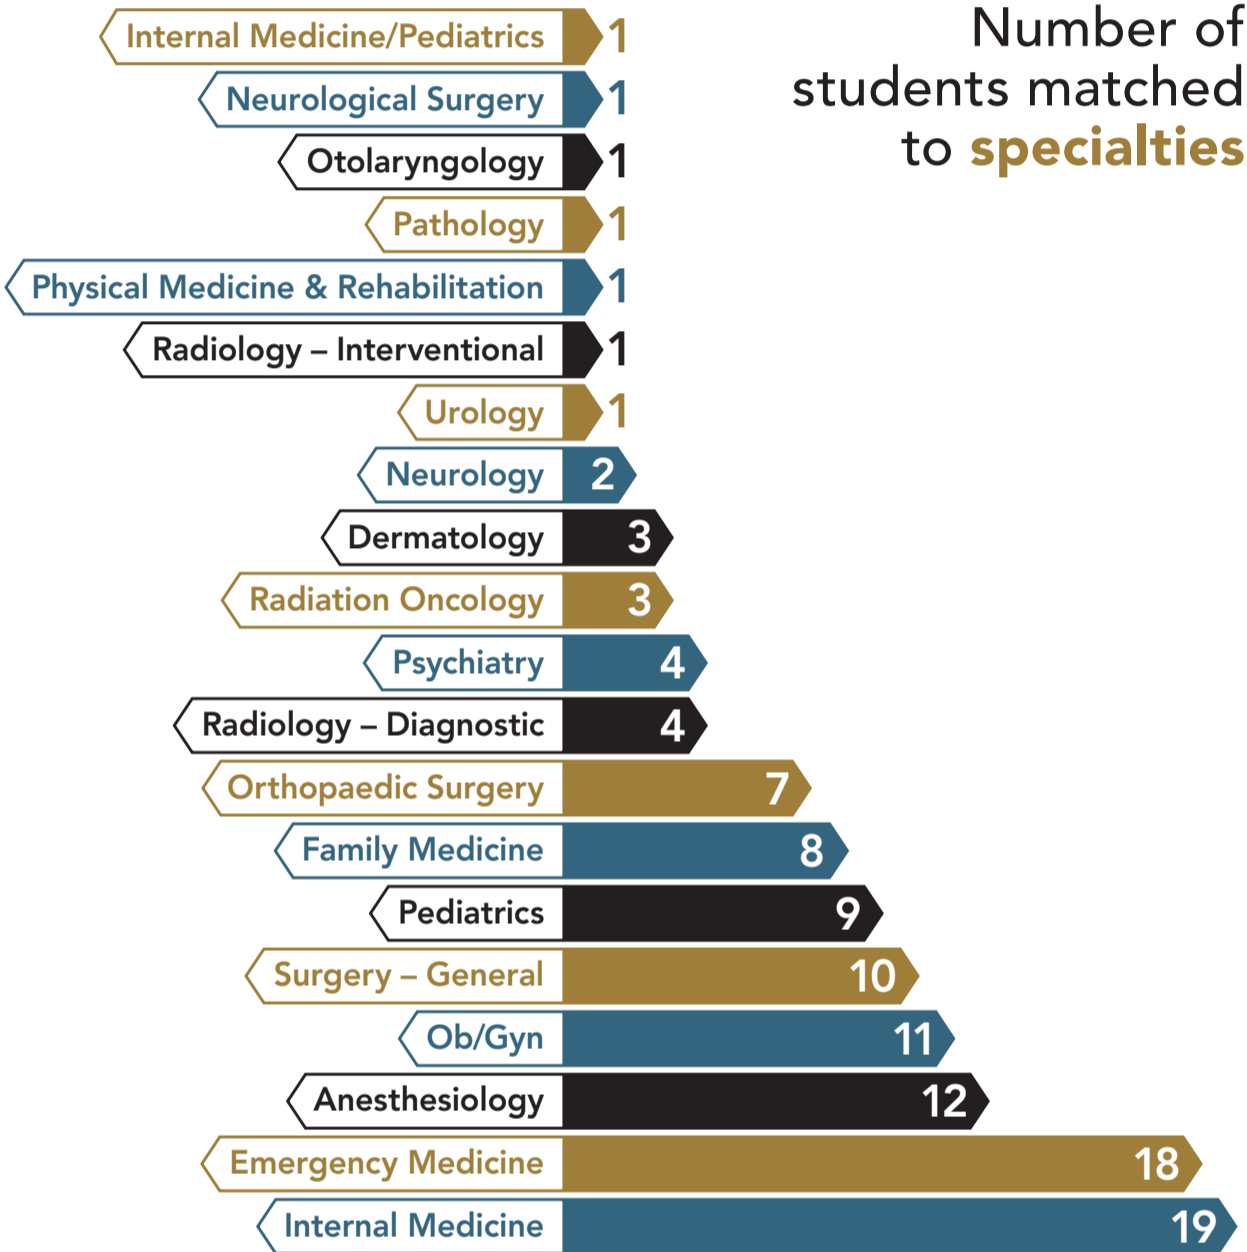

2019 Residency Match Results

Graduates by gender

Number of students matched to specialties

Number of matches by location

*12 OF 22

North Carolina matches are at
Wake Forest Baptist Health