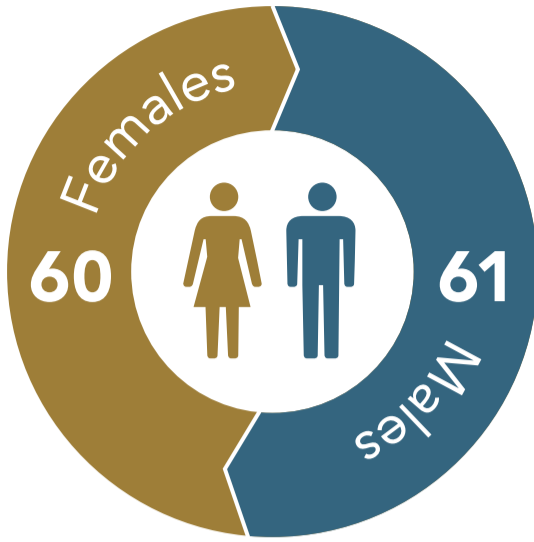

2019 Residency Match Results

Graduates by gender

Number of students matched to specialties

Number of matches by location

*12 OF 22

North Carolina matches are at
Wake Forest Baptist Health